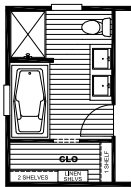

The Grand Living 76B 16x76 · GRA16763B

BATH OPT. 2

The home series and floor plans indicated will vary by retailer and state. Your local Home Center can quote you on specific prices and terms of purchase for specific homes. Savannah invests in continuous product and process improvement. All home series, floor plans, specifications, dimension, features, materials, availability, and starting prices shown on this website are artist's renderings or estimates, and are subject to change without notice. Dimensions are nominal and length and width measurements are from exterior wall to exterior wall.