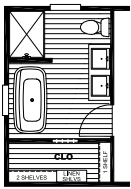

The Grand Living 76B 16x76 · GRA16763B

The home series and floor plans indicated will vary by retailer and state. Your local Home Center can quote you on specific prices and terms of purchase for specific homes. Savannah invests in continuous product and process improvement. All home series, floor plans, specifications, dimension, features, materials, availability, and starting prices shown on this website are artist's renderings or estimates, and are subject to change without notice. Dimensions are nominal and length and width measurements are from exterior wall to exterior wall.