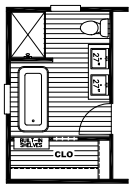

The Anniversary Entertainer 16x76 · ANN16763E

BATH OPT.

The home series and floor plans indicated will vary by retailer and state. Your local Home Center can quote you on specific prices and terms of purchase for specific homes. Savannah invests in continuous product and process improvement. All home series, floor plans, specifications, dimension, features, materials, availability, and starting prices shown on this website are artist's renderings or estimates, and are subject to change without notice. Dimensions are nominal and length and width measurements are from exterior wall to exterior wall.