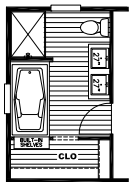

The Anniversary Entertainer 16x76 · ANN16763E

BATH OPT. 2

The home series and floor plans indicated will vary by retailer and state. Your local Home Center can quote you on specific prices and terms of purchase for specific homes. Savannah invests in continuous product and process improvement. All home series, floor plans, specifications, dimension, features, materials, availability, and starting prices shown on this website are artist's renderings or estimates, and are subject to change without notice. Dimensions are nominal and length and width measurements are from exterior wall to exterior wall.