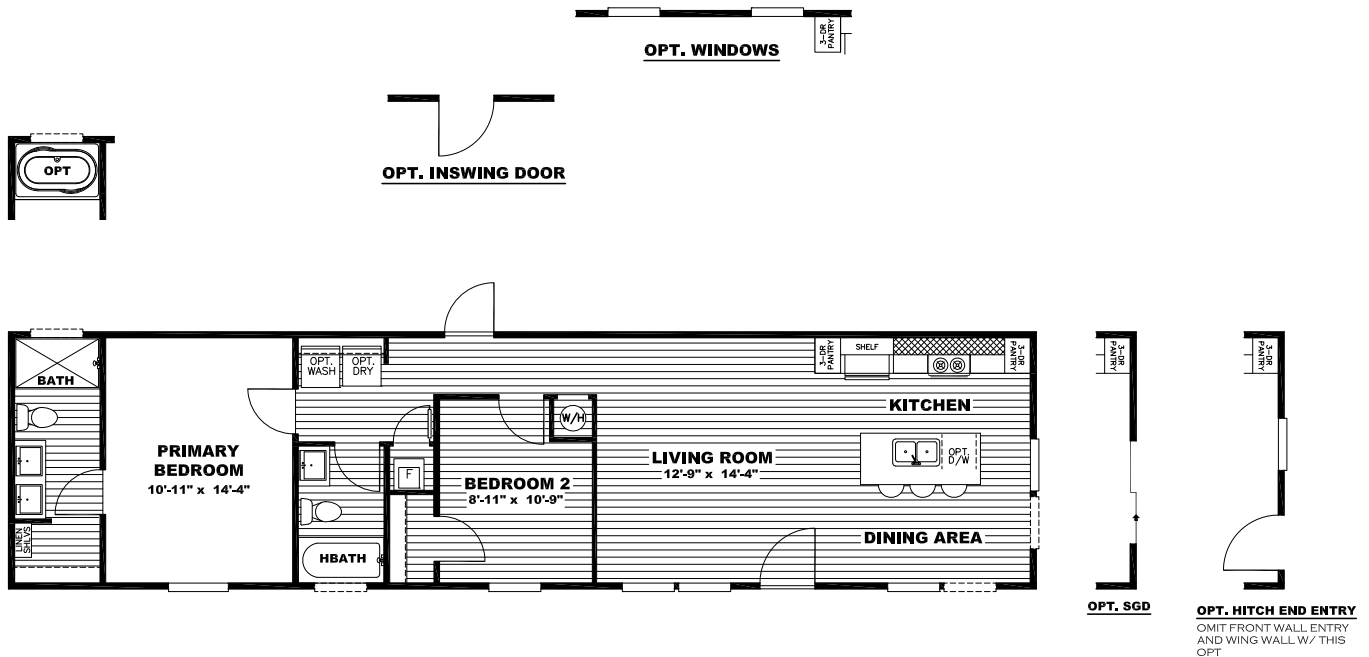

The Riverview 16x60 • SAV16602AH

The home series and floor plans indicated will vary by retailer and state. Your local Home Center can quote you on specific prices and terms of purchase for specific homes. Savannah invests in continuous product and process improvement. All home series, floor plans, specifications, dimension, features, materials, availability, and starting prices shown on this website are artist's renderings or estimates, and are subject to change without notice. Dimensions are nominal and length and width measurements are from exterior wall to exterior wall.

Exterior

Siding Color

- White
- Clay
- Olive
- Flint
- Shadow*
- Bayou Blue*

Window Accent

- Black
- Berry
- Pine
- White
- Sandstone
- Brown
- 5" Window Trim*

Dormer

Note: Single wide dormer/ accent on hitch end only.

- Yes No

Description

Accent Color

- White Board and Batton*
 - Black Walnut*
 - Other
-

Front Door

- Farmhouse*
- 6 Panel w/storm
- Clear View Low E Windows

Transom Window Locations

- Patio*
- Sliding Glass Door*

Primary Bath

Kitchen Cabinet

Alabaster White, Cement, Grand Canyon, Iron Mountain

- 30" 42"

Hall Bath

Primary Bath

Appliance Color

- Black
- White
- Stainless*