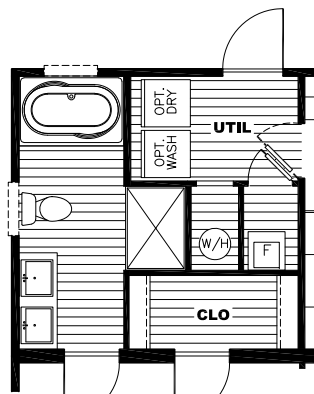

OPT PANTRY/BASE/PANTRY

OPT. DOOR

OPT. SGD

OPT. DBL.WINDOW

OPT. GLAMOUR BATH

OPT TV LEDGE

Model #: SAV28483B

Drawing #:

37M213