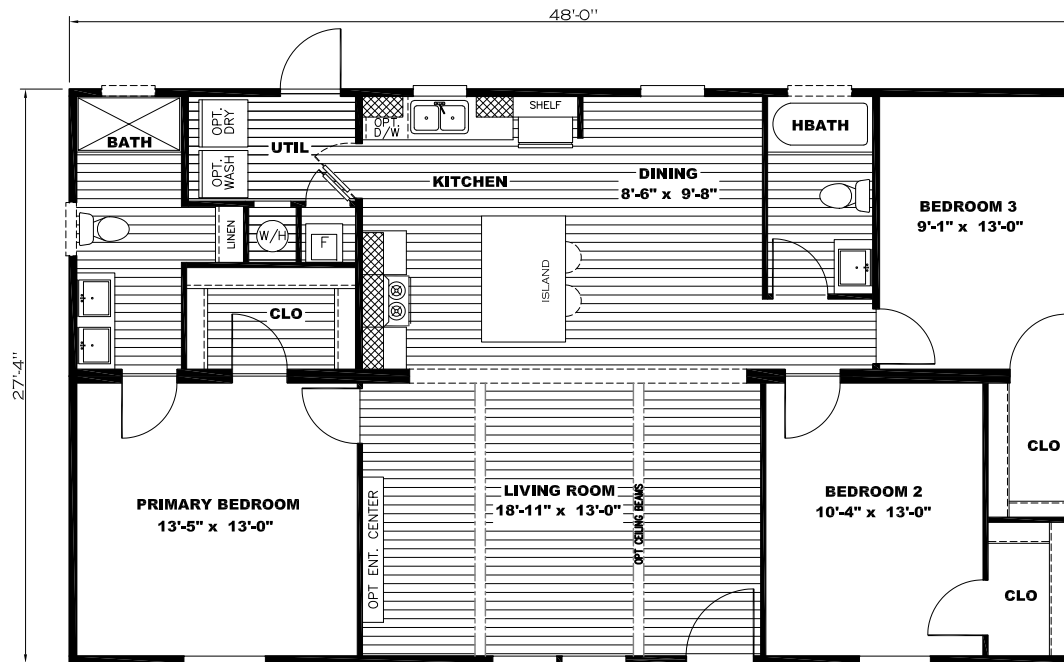

OPT PANTRY/BASE/PANTRY

OPT. DOOR

OPT. SGD

OPT. DBL.WINDOW

OPT. GLAMOUR BATH

OPT TV LEDGE

Model #: SAV28483B

Drawing #:

37M213