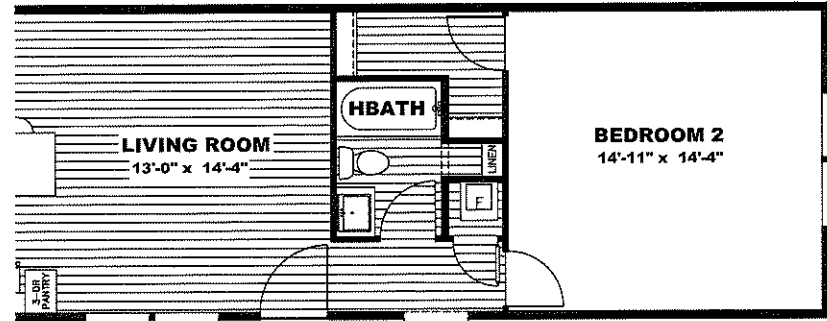

2 BEDROOM OPT
72' & 76' ONLY

BATH OPT. 2
76' & 80' OPTS ONLY

BATH OPT. 1
76' & 80' OPTS ONLY

2 BEDROOM OPT
72' & 76' ONLY

Drawing #:

375126

Model #: SAVI6723A