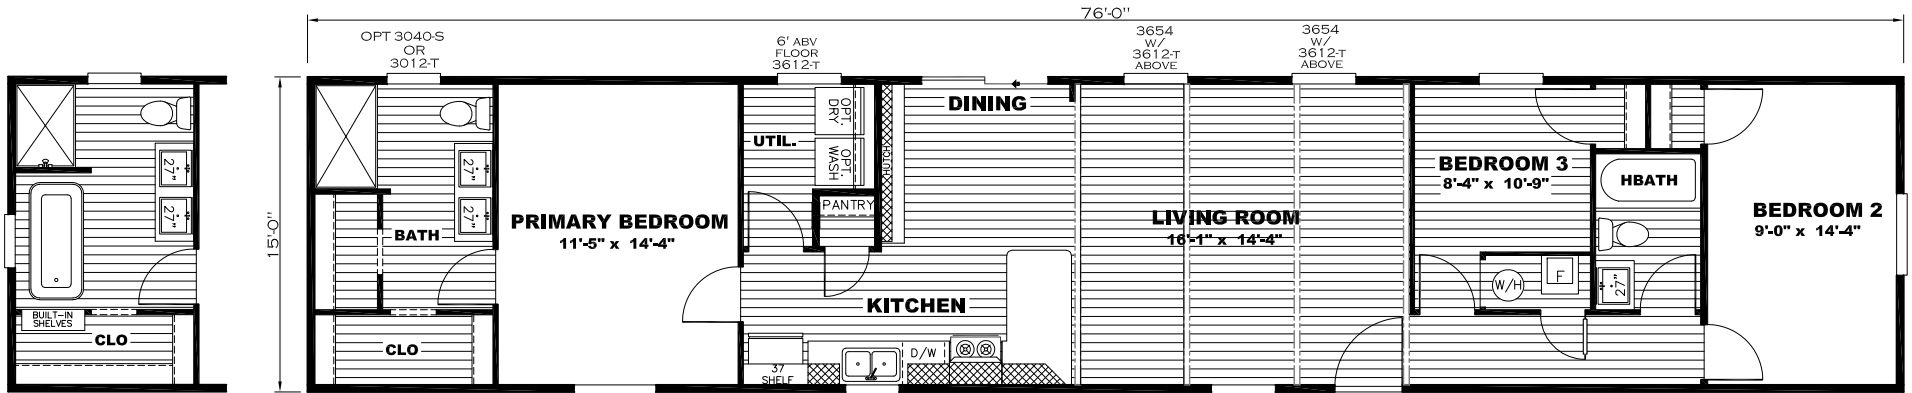

BATH OPT. 2

OPT. DOOR & WINDOWS

OPT.

OPT.

BATH OPT.

Drawing #:

375120

Model #: ANNI6763C