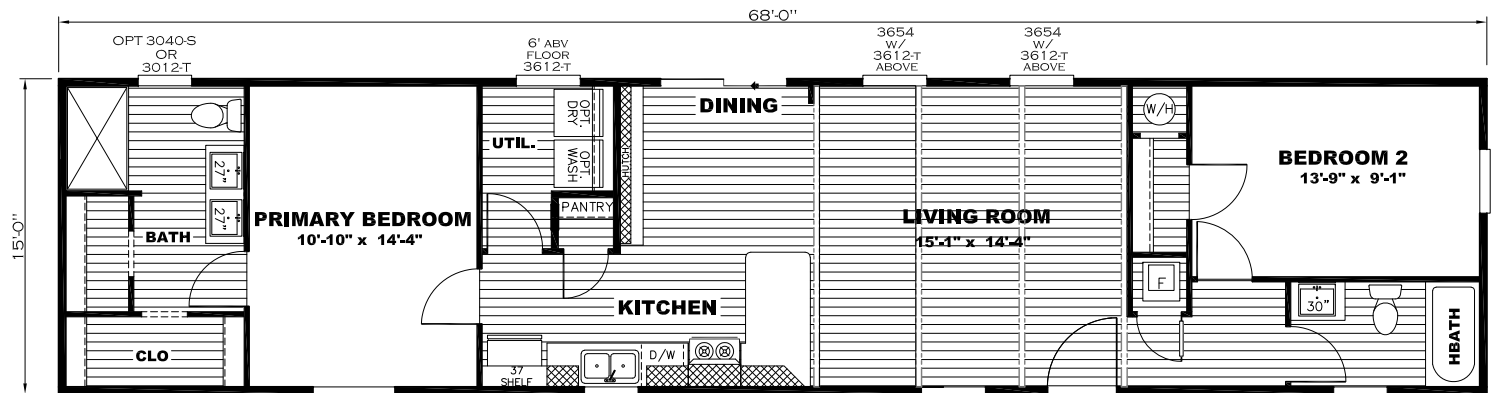

BATH OPT. 2

OPT. DOOR & WINDOWS

OPT.

OPT.

BATH OPT.

Drawing #:

375120

Model #: ANNI6763C