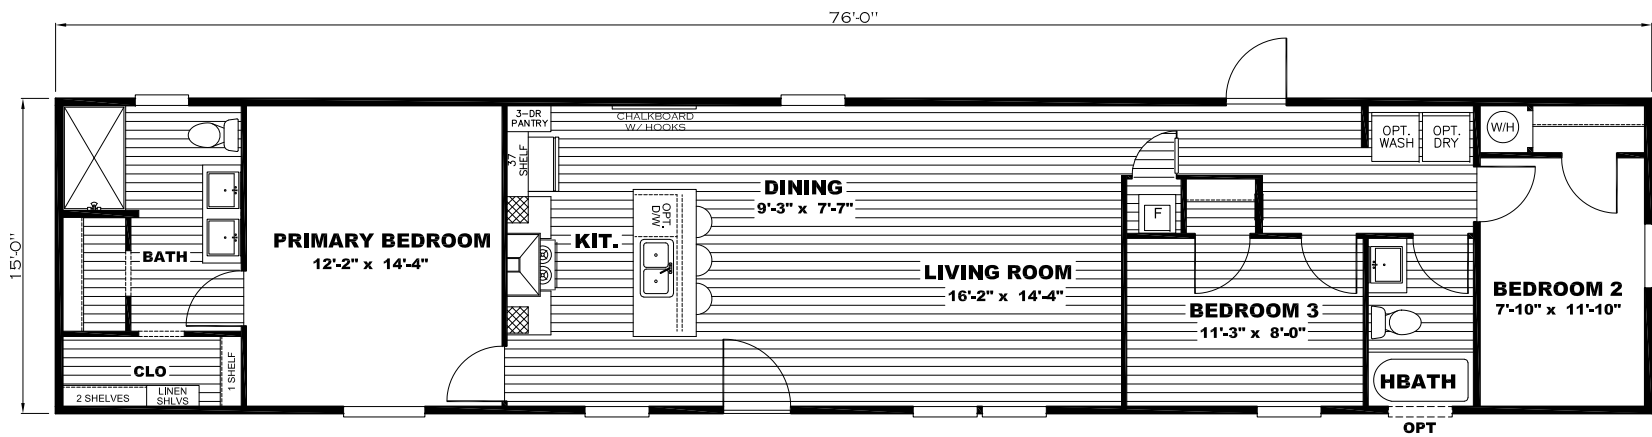

Model #: SSR16723B

Drawing #:

375123

16' x 72' The Breeze

Model #: SSR16723B

Drawing #:

375123

16' x 76' The Breeze

BATH OPT.

BATH OPT. 2