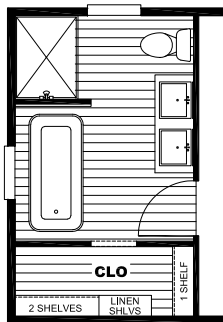

Model #: SSR16723B

Drawing #:

375123

16' x 72' The Breeze

Model #: SSR16723B

Drawing #:

375123

16' x 76' The Breeze

BATH OPT.

BATH OPT. 2