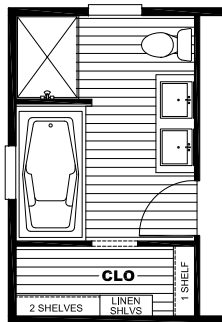

Model #: SSR16723B

Drawing #:

375123

16' x 72' The Breeze

Model #: SSR16723B

Drawing #:

375123

16' x 76' The Breeze

BATH OPT.

BATH OPT. 2